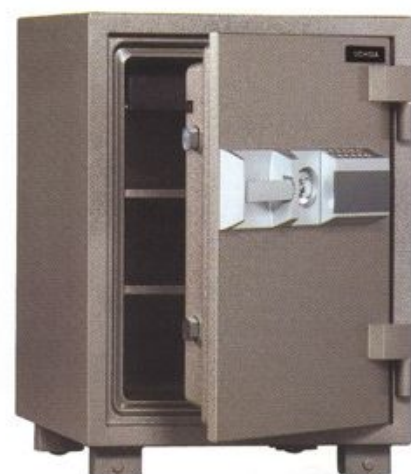

PBK-H

- Outside : H675×W478×D533mm
- In-side : H18 $\frac{1}{2}$ ×W12 $\frac{1}{2}$ ×D12 $\frac{1}{2}$ inch
- In-side : H464×W329×D330mm
- Approx. Wt : 110Kgs, 240Lbs
- Outside : H26 $\frac{1}{4}$ ×W18 $\frac{1}{2}$ ×D20 $\frac{1}{8}$ inch
- Fittings : 1 Plastic Tray, 2 Adjustable Shelves

※ Foot(H) 55mm & Facia(W) 37mm is included.