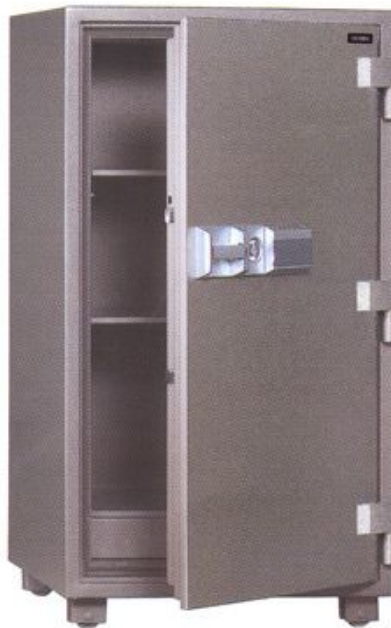

BK-370E

- Outside : H1,400×W750×D687mm
- In-side : H1,173×W603×D469mm
- Outside : H55½×W29½×D27¼inch
- In-side : H46¼×W23¼×D18½inch
- Approx. Wt : 370Kgs/816Lbs
- Fittings : 1 Lockable Drawers, 3Adjustable Shelves