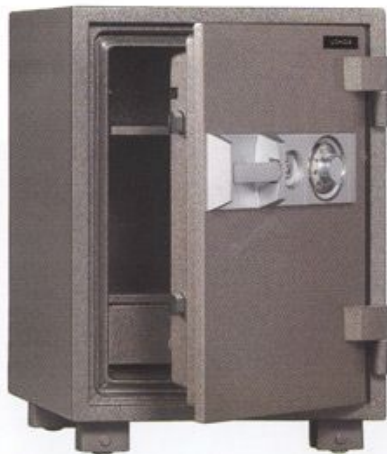

BK-90

- Outside : H680×W452×D516mm
- In-side : H480×W312×D324mm
- Outside : H26 $\frac{1}{2}$ ×W17 $\frac{1}{2}$ ×D20 $\frac{1}{2}$ inch
- In-side : H18 $\frac{1}{2}$ ×W12 $\frac{1}{2}$ ×D12 $\frac{1}{2}$ inch
- Approx. Wt : 94Kgs/207Lbs
- Fittings : 1 Plastic tray, 1 Adjustable shelf