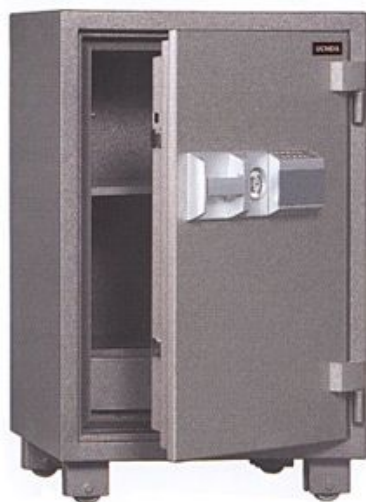

BK-172E

- Outside : H850×W580×D553mm
- In-side : H623×W433×D345mm
- Outside : H33 $\frac{1}{2}$ ×W22 $\frac{1}{2}$ ×D21 $\frac{1}{2}$ inch
- In-side : H24 $\frac{1}{4}$ ×W17 $\frac{1}{4}$ ×D13 $\frac{1}{4}$ inch
- Approx. Wt : 172Kgs, 380Lbs
- Fittings : 1 Lockable Drawer, 1 Adjustable Shelf